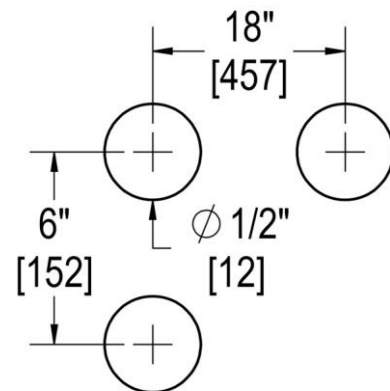

COUNTERPOINT WITH ROSETTES

18" C/C TOWEL BAR X 6" C/C PULL

Product Code: L.46.115

portals

MATERIALS

Solid & tubular brass components, stainless steel fasteners, and clear polyurethane washers

FUNCTION DETAILS & PRODUCT NOTES

TEMPLATE & INSTALLATION NOTES

Item requires glass fabrication according to template above and should only be used with tempered safety glass.

Glass Thickness	1/4" [6 mm] to 1/2" [12 mm]
Hole Diameter	1/2" [12 mm]