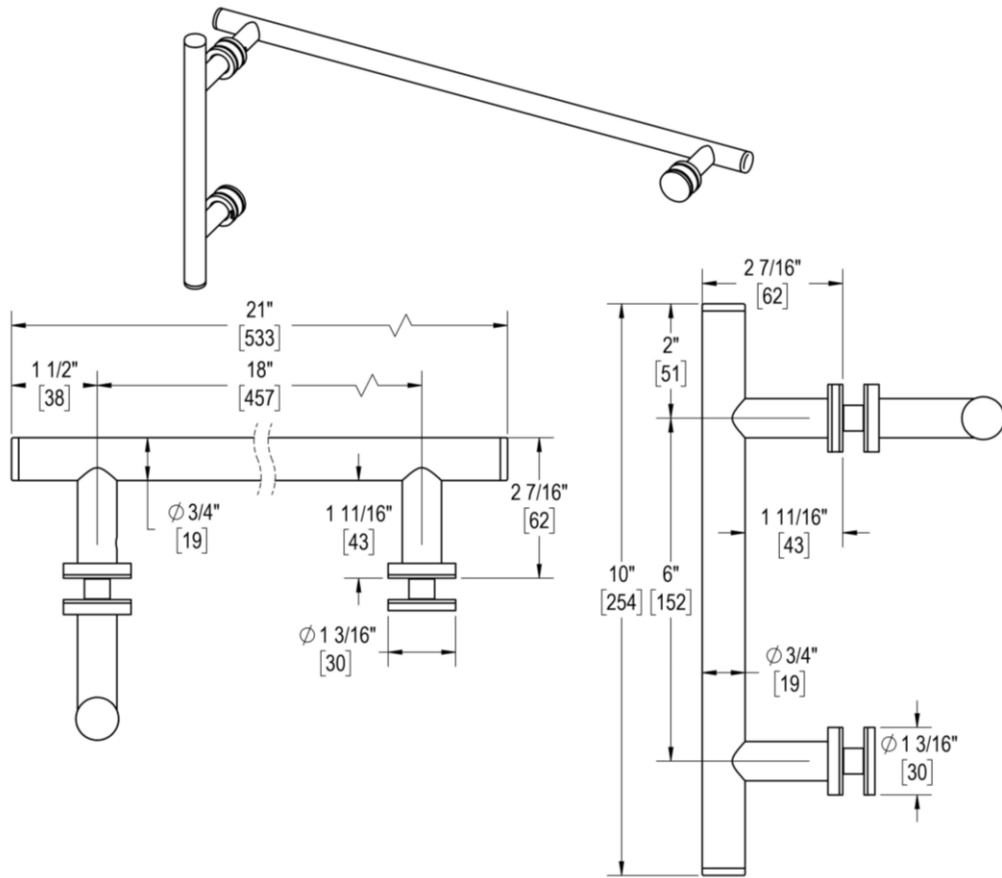

COUNTERPOINT WITH ROSETTES

18" C/C TOWEL BAR X 6" C/C PULL

Product Code: L.46.115

portals

MATERIALS

Solid & tubular brass components, stainless steel fasteners, and clear polyurethane washers

FUNCTION DETAILS & PRODUCT NOTES

- Product design coordinates with other shower & bathroom hardware in the Counterpoint suite.
- Decorative rosettes provide additional design detail and cover any glass defects around the holes.

CARE & MAINTENANCE

TEMPLATE & INSTALLATION NOTES

Item requires glass fabrication according to template above and should only be used with tempered safety glass.

Glass Thickness	1/4" [6 mm] to 1/2" [12 mm]
Hole Diameter	1/2" [12 mm]